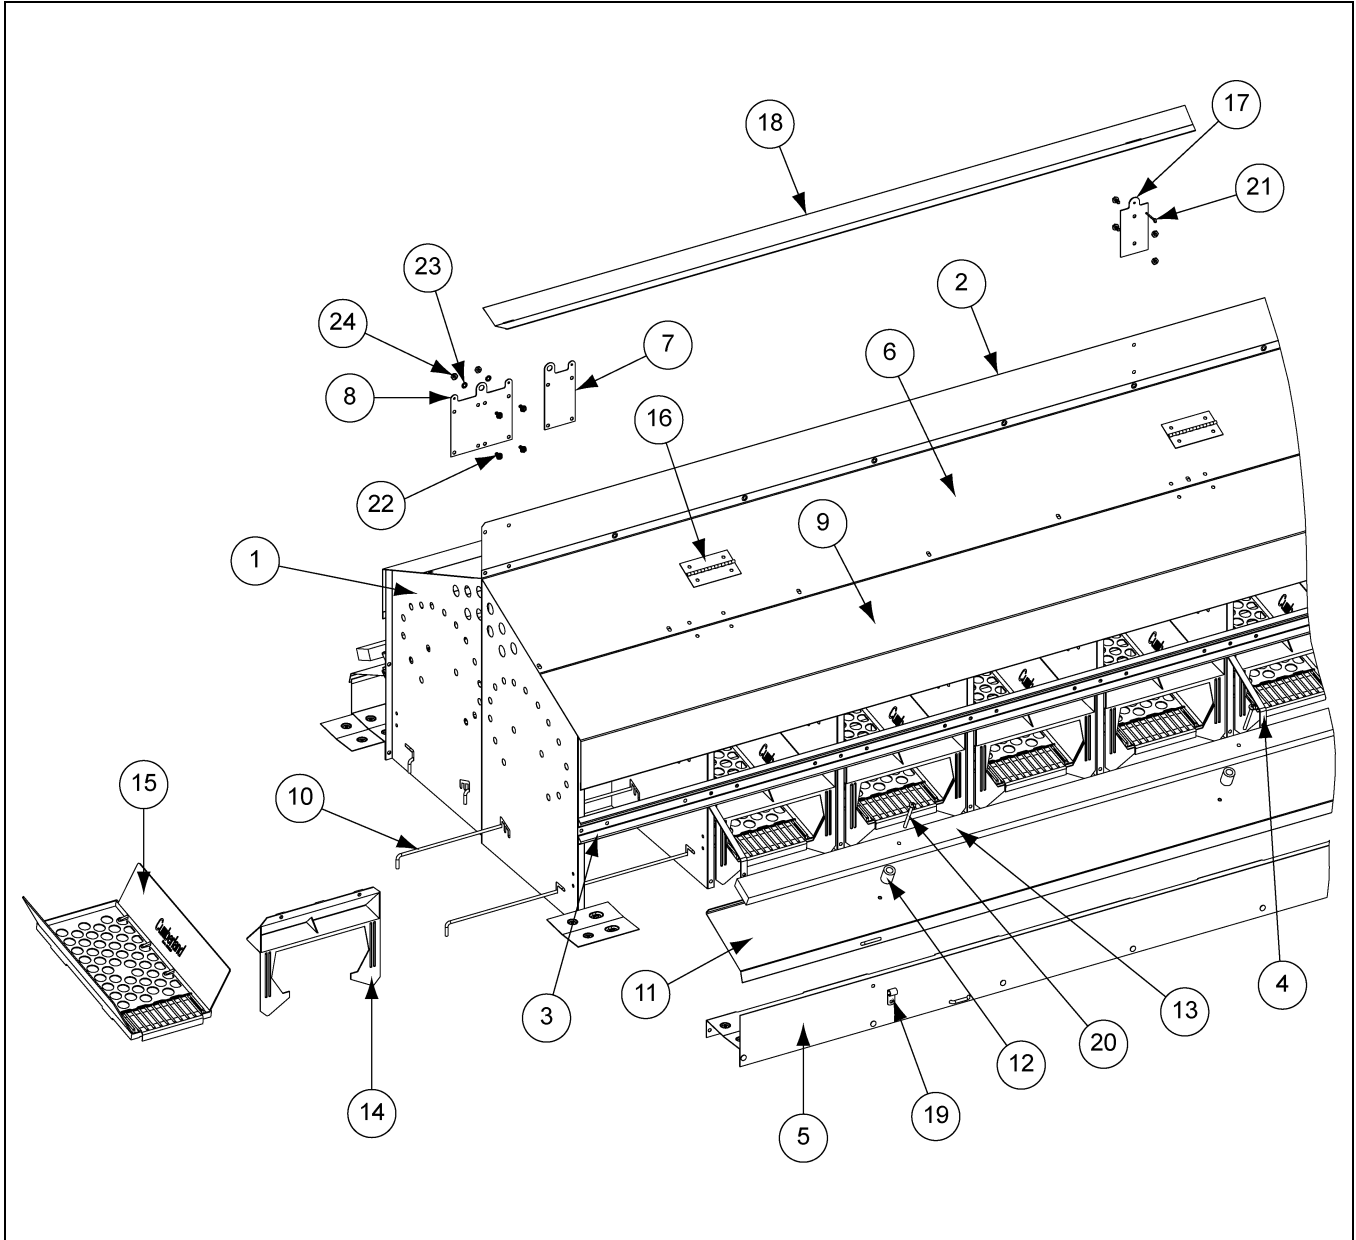

## FRN20 Nest Assembly

# Packing List for Front Rollout Nest 20 Hole

## FRN20 Nest Assembly Parts List

Ref #	Part #	Description	Qty
1	C5000206	Nest Panel	22
2	7101219	Back Panel	1
3	7101218	Stringer	2
4	7101206	Center Tray Brace	6
5	C5000102	Egg Tray/Front Plate Assembly	2
6	7101217	Nest Top	2
7	C5000103	Hanger, End	2
8	C5000107	Hanger, Double	1
9	C5100000	Swing Top with Decals	2
10	C5000026	Support Rod	4
11	7101215	Egg Tray Cover	2
12	S-10140	Spacer, Nylon, 0.194(I.D) x 0.500(O.D) x 1.000 (L)	8
13	7101292	Perch Board	2
14	7101296	Blinder	20
15	7101293	Nest Bottom	20
16	30-0221	Hinge, 2" x 3-1/2" SS	6
17	C5000104	Flipper Support Bracket	1
18	C5000106	Flipper	1
19	7101297	Clamp, Tubing 3/8"	6
20	S-8302	Screw, MS #10-24 x 2-1/4" RHS ZN	8
21	S-4322	Cotter Pin, 3/32" x 1"	3
22	S-7139	Screw, MS #10-24 x 3/8" HWHS ZN	10
23	S-6151	#10 External Tooth Washer	10
24	S-849	Hex Nut #10-24	10
N/S	S-2010	Nylock Nut #10-24	8
N/S	S-7060	3/16" Rivet Diameter, 7/16" Long Aluminium Rivets	70
N/S	S-7222	3/16" Rivet Diameter, 5/16" Long Aluminium Rivets	150