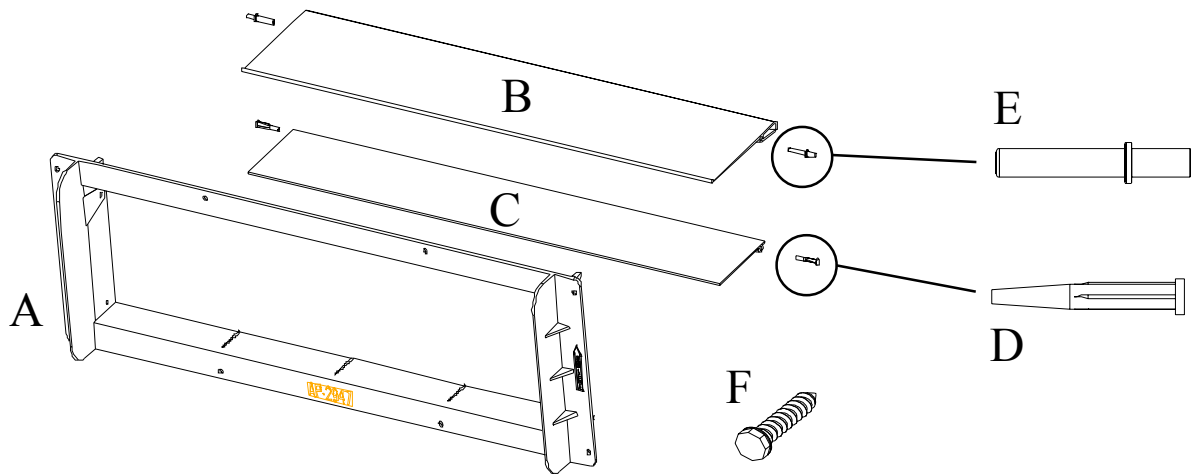

W-400 Parts List

Key	Part Number	Description	Qty	Size
A	AP-2947	Inlet Frame	1	24"
B	W-402	Air inlet Gate	1	21.313"
C	W-403	Air Diverter	1	21.406"
D	W-405	Internal Diverter Pin	2	1.188"
E	W-404	External Gate Pin	2	0.984"
F	S-8672	Screw Self Drilling HWH SS410	8	#8 x 3/4"